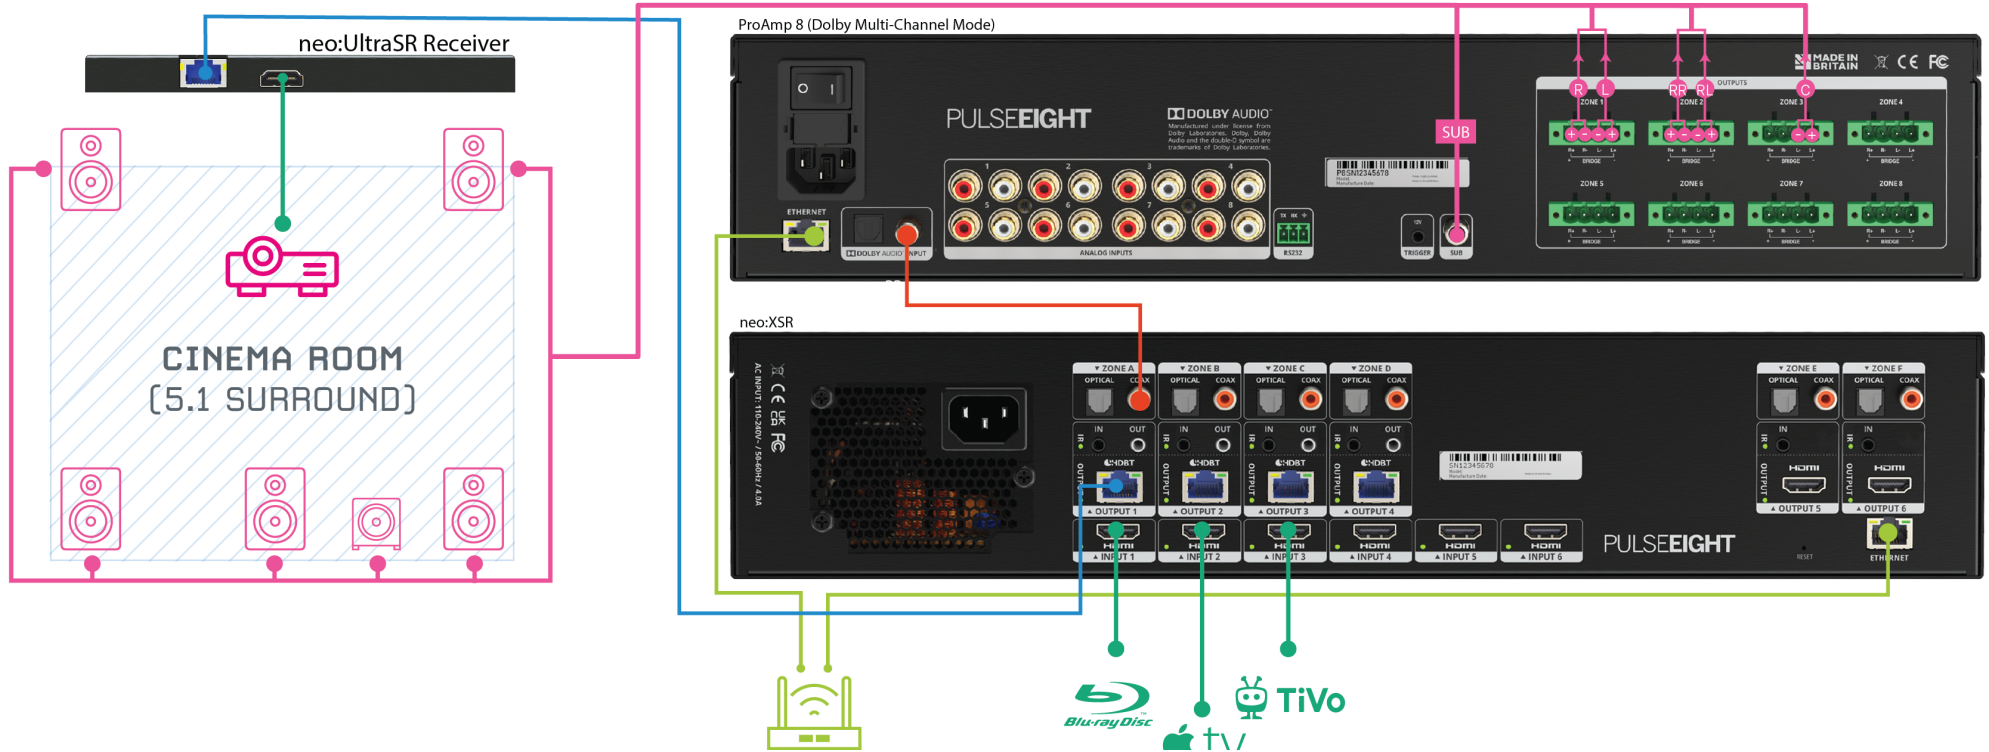

CONCEPT WIRING DIAGRAM: neoXSR [Source Mode]

CONCEPT WIRING DIAGRAM: neoXSR [Sink Mode]

LEGEND

- Infrared
- HDBaseT
- Digital Audio
- Analogue Audio
- Ethernet
- Speaker
- HDMI