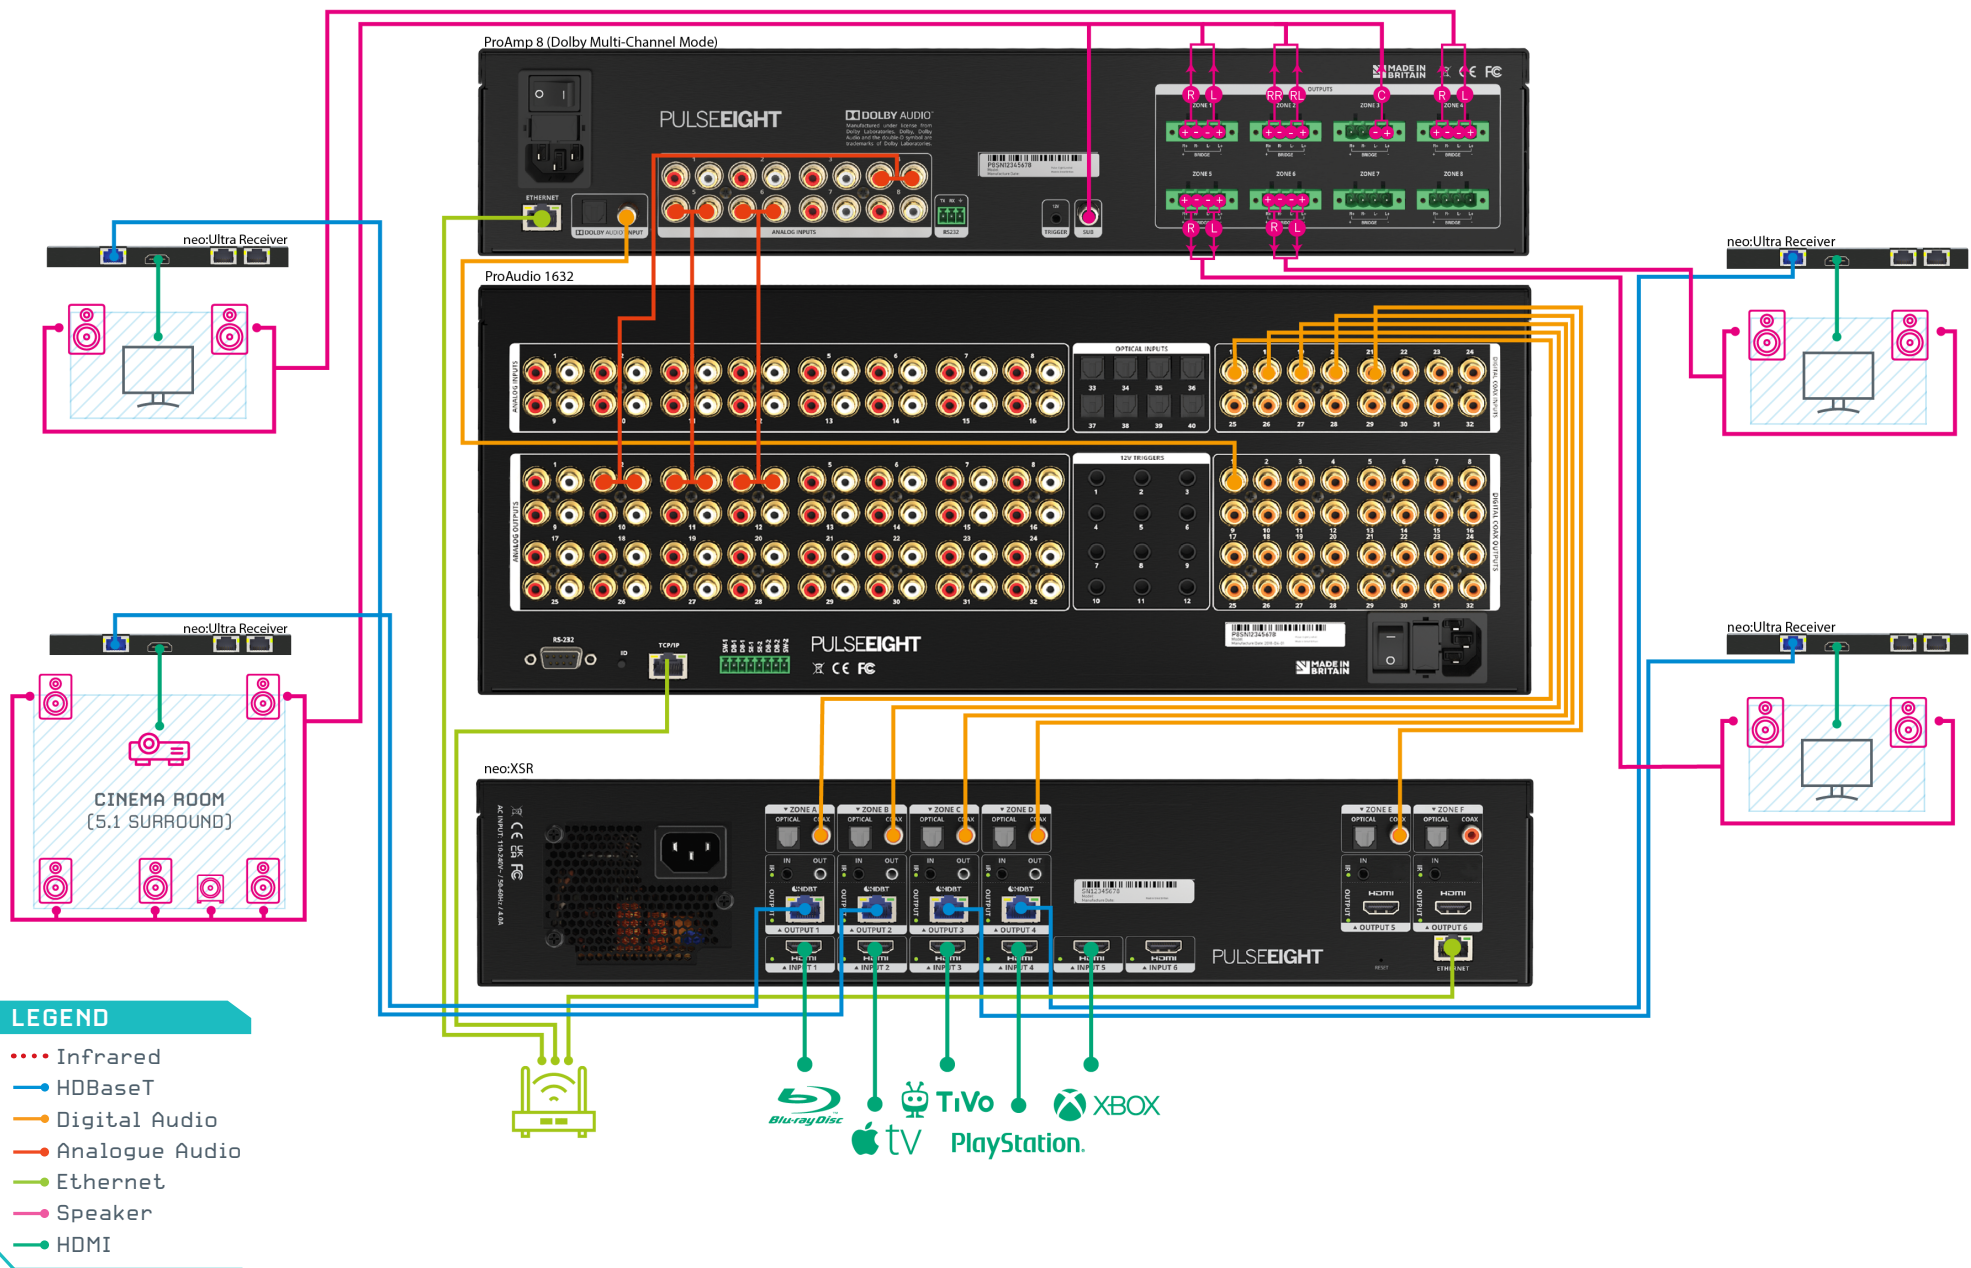

CONCEPT WIRING DIAGRAM: neoXSR [Source Mode]

CONCEPT WIRING DIAGRAM: neoXSR [Sink Mode]

LEGEND

- Infrared
- HDBaseT
- Digital Audio
- Analogue Audio
- Ethernet
- Speaker
- HDMI