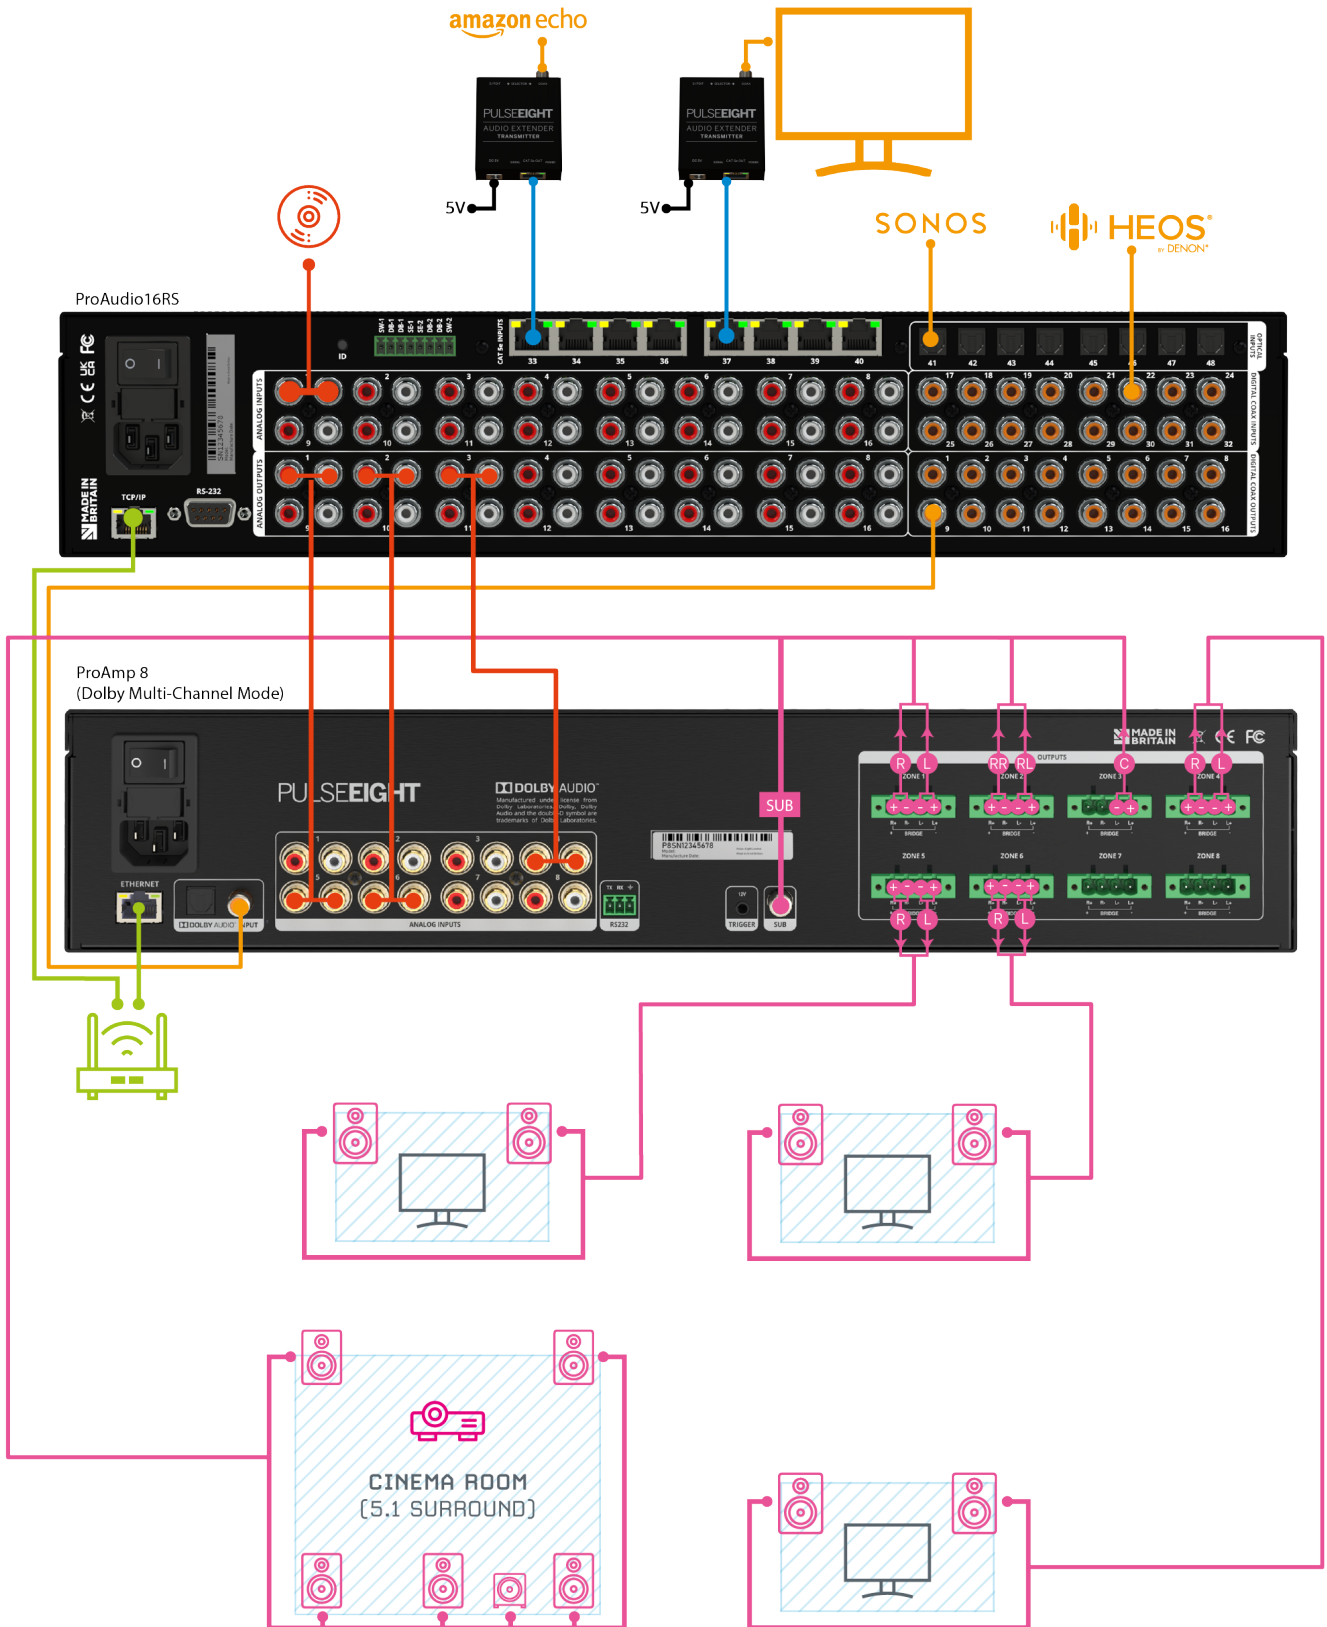

CONCEPT WIRING DIAGRAM: ProAudio16RS

LEGEND

- Infrared
- Cat5e
- Digital Audio
- Analogue Audio
- Ethernet
- Speaker
- HDMI